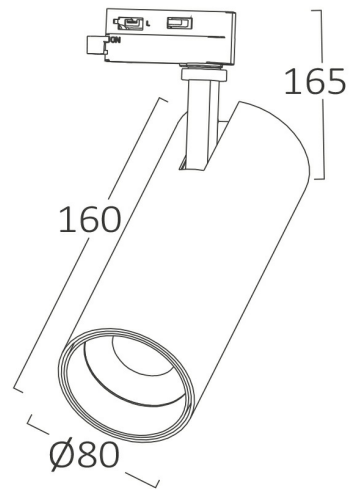

PRODUCT DATASHEET

MODEL NO BD30-01610

DESCRIPTION BRY 30w 4000K SHOPLINE-PB-COB LED -2WRS-TRACKLIGHT

General Characteristics

Model No	:	BD30-01610
Main Family	:	Track Lighting
Sub Family	:	LED Tracklight
Type	:	Tracklight
Body Color	:	White
Lamp Shape	:	Non-Directional
Dimmable	:	Not-Dimmable
Light Source	:	LED
Socket	:	2 Wires
Warranty	:	2 years
Class	:	Class II
IP	:	IP40

Electrical Characteristics

Lifetime (at 2.7 h/day)	:	20000 h
Voltage	:	220-240V
Power Factor	:	>0,9
Material	:	Aluminium
Working Temperature	:	-20C+40C
Frequency	:	50-60 Hz

Package Informations

N.W.	:	14,32 kgs
G.W.	:	14,90 kgs
PCS/CTN	:	20 pcs
Length	:	590 mm
Width	:	300 mm
Height	:	300 mm
EAN	:	5949097705403

Product Characteristics

Wattage	:	30 w
Color Temperature	:	4000K
Quse Lumen	:	2660 lm
Color Rendering Index (CRI)	:	>80
Beam Angle	:	30° Degrees

Dimensions & Weight

Diameter	:	80 mm
P. Length	:	160 mm
P. Height	:	165 mm
Weight	:	716 gr