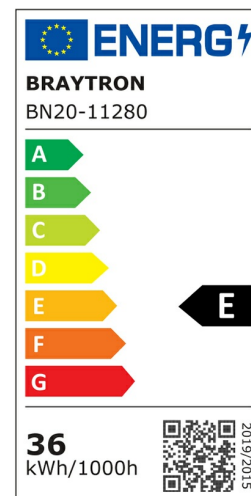

PRODUCT DATASHEET

MODEL NO BN20-11280

DESCRIPTION BRY-PROLINE-PT-45W-1.2MT-SNS-WHT-3IN1-LED BATTEN

Luminare is intended to use in outdoor applications

General Characteristics

Model No	:	BN20-11280
Main Family	:	Indoor Lighting
Sub Family	:	LED Batten Light
Type	:	Batten Light
Body Color	:	White
Lamp Shape	:	Non-Directional
Dimmable	:	Not-Dimmable
Light Source	:	LED
Warranty	:	2 years
Class	:	Class II
IP	:	IP40

Electrical Characteristics

Lifetime (at 2.7 h/day)	:	20000 h
Voltage	:	220-240V
Power Factor	:	>0,9
Material	:	PC
Working Temperature	:	-20 C+40 C
Frequency	:	50-60 Hz

Package Informations

N.W.	:	6,30 kgs
G.W.	:	8,30 kgs
PCS/CTN	:	20 pcs
Length	:	1220 mm
Width	:	285 mm
Height	:	230 mm
EAN	:	5949097734465

Product Characteristics

Wattage	:	36 w
Color Temperature	:	3IN1
Quse Lumen	:	4320 lm
Color Rendering Index (CRI)	:	>80
Energy Efficiency Level	:	E
Beam Angle	:	120° Degrees
Color Category	:	3IN1

Dimensions & Weight