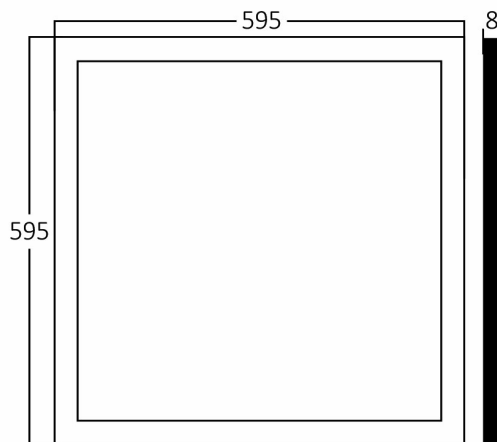

PRODUCT DATASHEET

MODEL NO BP15-56610

DESCRIPTION BRY-PANELLED-48W-595x595-WHT-4000K-LED PANEL

General Characteristics

Model No	:	BP15-56610
Main Family	:	Indoor Lighting
Sub Family	:	LED Big Panel
Type	:	Recessed Panel
Body Color	:	White
Lamp Shape	:	Non-Directional
Dimmable	:	Not-Dimmable
Light Source	:	LED
Warranty	:	2 years
Class	:	Class II
IP	:	IP20

Electrical Characteristics

Lifetime (at 2.7 h/day)	:	20000 h
Voltage	:	220-240V
Power Factor	:	>0,9
Material	:	Aluminium
Working Temperature	:	-20 C+40 C
Frequency	:	50-60 Hz

Package Informations

N.W.	:	17,00 kgs
G.W.	:	19,70 kgs
PCS/CTN	:	10 pcs
Length	:	650 mm
Width	:	240 mm
Height	:	650 mm
EAN	:	5949097703478

Product Characteristics

Wattage	:	48 w
Color Temperature	:	4000K
Quse Lumen	:	5000 lm
Color Rendering Index (CRI)	:	>80
Energy Efficiency Level	:	F
Beam Angle	:	110° Degrees
Color Category	:	Natural White

Dimensions & Weight

P. Length	:	595 mm
P. Width	:	595 mm
P. Height	:	8 mm
Weight	:	1700 gr