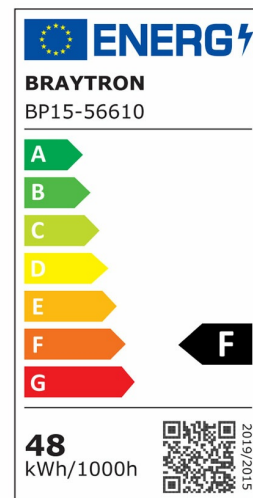

PRODUCT DATASHEET

MODEL NO BP15-56610

DESCRIPTION BRY-PANELLED-48W-595x595-WHT-4000K-LED PANEL

General Characteristics

Model No	:	BP15-56610
Main Family	:	Indoor Lighting
Sub Family	:	LED Big Panel
Type	:	Recessed Panel
Body Color	:	White
Lamp Shape	:	Non-Directional
Dimmable	:	Not-Dimmable
Light Source	:	LED
Warranty	:	2 years
Class	:	Class II
IP	:	IP20

Electrical Characteristics

Lifetime (at 2.7 h/day)	:	20000 h
Voltage	:	220-240V
Power Factor	:	>0,9
Material	:	Aluminium
Working Temperature	:	-20 C+40 C
Frequency	:	50-60 Hz

Package Informations

N.W.	:	17,00 kgs
G.W.	:	19,70 kgs
PCS/CTN	:	10 pcs
Length	:	650 mm
Width	:	240 mm
Height	:	650 mm
EAN	:	5949097703478

Product Characteristics

Wattage	:	48 w
Color Temperature	:	4000K
Quse Lumen	:	5000 lm
Color Rendering Index (CRI)	:	>80
Energy Efficiency Level	:	F
Beam Angle	:	110° Degrees
Color Category	:	Natural White

Dimensions & Weight

P. Length	:	595 mm
P. Width	:	595 mm
P. Height	:	8 mm
Weight	:	1700 gr