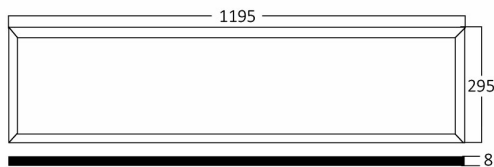

PRODUCT DATASHEET

MODEL NO BP16-33130

DESCRIPTION BRY-PANELLED-40W-295x1195-WHT-6500K-LED PANEL

General Characteristics

| | | |
|--------------|---|-----------------|
| Model No | : | BP16-33130 |
| Main Family | : | Indoor Lighting |
| Sub Family | : | LED Big Panel |
| Type | : | Recessed Panel |
| Body Color | : | White |
| Lamp Shape | : | Non-Directional |
| Dimmable | : | Not-Dimmable |
| Light Source | : | LED |
| Warranty | : | 3 years |
| Class | : | Class II |
| IP | : | IP20 |

Package Informations

| | | |
|---------|---|---------------|
| N.W. | : | 12,00 kgs |
| G.W. | : | 14,30 kgs |
| PCS/CTN | : | 6 pcs |
| Length | : | 1250 mm |
| Width | : | 190 mm |
| Height | : | 380 mm |
| EAN | : | 5949097705083 |

Product Characteristics

| | | |
|-----------------------------|---|--------------|
| Wattage | : | 40 w |
| Color Temperature | : | 6500K |
| Quse Lumen | : | 4400 lm |
| Color Rendering Index (CRI) | : | >80 |
| Energy Efficiency Level | : | E |
| Beam Angle | : | 110° Degrees |
| Color Category | : | Cool White |

Dimensions & Weight

| | | |
|-----------|---|---------|
| P. Length | : | 1195 mm |
| P. Width | : | 295 mm |
| P. Height | : | 8 mm |
| Weight | : | 2000 gr |