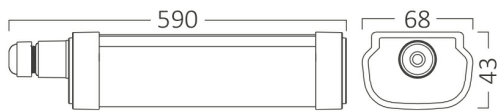

PRODUCT DATASHEET

MODEL NO BT07-30630

DESCRIPTION BRY-PROLINE-IPG-M-20W-6500K-IP65-WATERPROOF LIGHT

Luminare is intended to use in outdoor applications

General Characteristics

Model No	:	BT07-30630
Main Family	:	Outdoor Lighting
Sub Family	:	LED Waterproof Light
Type	:	Waterproof
Body Color	:	White
Lamp Shape	:	Non-Directional
Dimmable	:	Not-Dimmable
Light Source	:	LED
Warranty	:	2 years
Class	:	Class II
IP	:	IP65
IK	:	IK06

Electrical Characteristics

Lifetime (at 2.7 h/day)	:	20000 h
Voltage	:	220-240V
Power Factor	:	>0,9
Material	:	PC
Working Temperature	:	-20 C+40 C
Frequency	:	50-60 Hz

Package Informations

N.W.	:	4,65 kgs
G.W.	:	6,35 kgs
PCS/CTN	:	20 pcs
Length	:	615 mm
Width	:	315 mm
Height	:	265 mm
EAN	:	5949097720277

Product Characteristics

Wattage	:	20 w
Color Temperature	:	6500K
Quse Lumen	:	2240 lm
Color Rendering Index (CRI)	:	>80
Energy Efficiency Level	:	E
Beam Angle	:	120° Degrees
Color Category	:	Cool White

Dimensions & Weight

P. Length	:	590 mm
P. Width	:	68 mm
P. Height	:	43 mm
Weight	:	235 gr