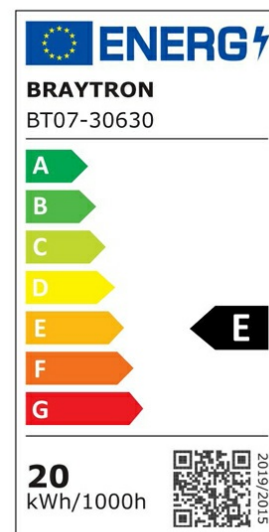

PRODUCT DATASHEET

MODEL NO BT07-30630

DESCRIPTION BRY-PROLINE-IPG-M-20W-6500K-IP65-WATERPROOF LIGHT

Luminare is intended to use in outdoor applications

General Characteristics

Model No	:	BT07-30630
Main Family	:	Outdoor Lighting
Sub Family	:	LED Waterproof Light
Type	:	Waterproof
Body Color	:	White
Lamp Shape	:	Non-Directional
Dimmable	:	Not-Dimmable
Light Source	:	LED
Warranty	:	2 years
Class	:	Class II
IP	:	IP65
IK	:	IK06

Electrical Characteristics

Lifetime (at 2.7 h/day)	:	20000 h
Voltage	:	220-240V
Power Factor	:	>0,9
Material	:	PC
Working Temperature	:	-20 C+40 C
Frequency	:	50-60 Hz

Package Informations

N.W.	:	4,65 kgs
G.W.	:	6,35 kgs
PCS/CTN	:	20 pcs
Length	:	615 mm
Width	:	315 mm
Height	:	265 mm
EAN	:	5949097720277

Product Characteristics

Wattage	:	20 w
Color Temperature	:	6500K
Quse Lumen	:	2240 lm
Color Rendering Index (CRI)	:	>80
Energy Efficiency Level	:	E
Beam Angle	:	120° Degrees
Color Category	:	Cool White