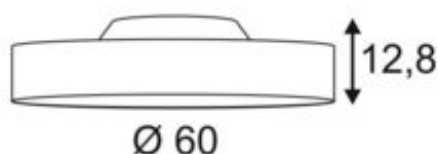

MEDO 60 ceiling light

LED, 3000K, round, silver-grey, Ø 60 cm, can be converted to a pendant, 40 W

Article number	135124
Number of light sources	6
Max. wattage	40 Watt
Lamp	SMD LED Module
Light distribution type 1	Direct
Light distribution type 3	rotationally symmetric
Product family	Medo LED
Feed-in capability	No
Lamp included	No
Height	13 cm
Diameter	60 cm
Net weight	5.533 kg
Gross weight	7.59 kg
Voltage	100-240 ~50/60 . 1000 Volts
Protection class	I
Beam angle	105 Degree
Material	Aluminium/steel/acrylic glass
Colour	Silver-grey
Way of mounting	Surface ceiling mounting
Average lifespan	20000 Hours
Colour temperature	3000 Kelvin
Colour rendering index	80
Luminous flux	3500 lm
Energy efficiency class	A++
fastCalcEnabled	Yes
ranking	400
Catalogue page	BIG WHITE 2017: 251

The high-quality MEDO 60 ceiling light convinces with its clear form and the elegant material contrast of its aluminium and glass construction. The luminaire is available in black, white, silver grey, and wine red. Its integrated Premium LED gives pleasant lighting effects, and its built-in LED driver allows direct connection to 230V mains supply. Using the appropriate accessories, this ceiling light can be converted into a pendant luminaire.