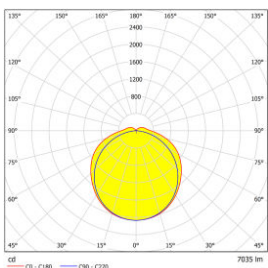

Curba distributie lumina